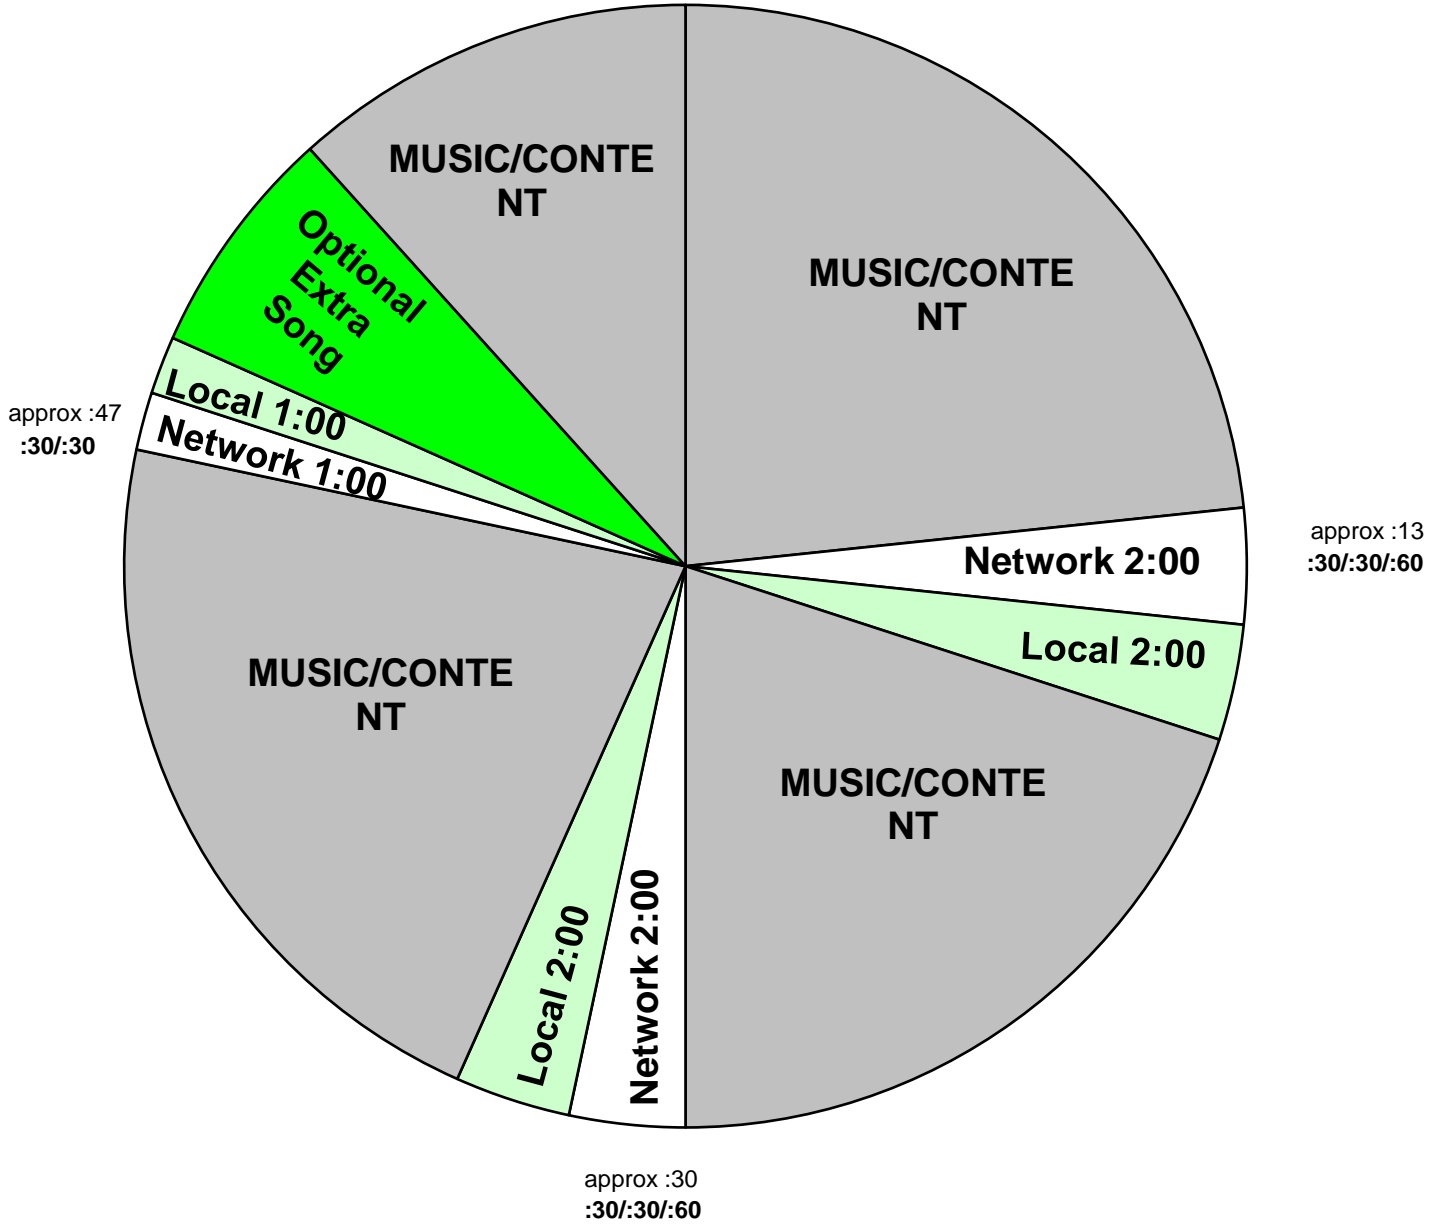

American Top 40 CHR  
AT40 Hour 4

**\*NOTE:** The OPTIONAL EXTRA SONG is an extra cut which could be dropped for time or for the airing of local content at the affiliate's discretion. The extra song will NOT be a "numbered" song and will therefore not affect the continuation of the flow of the countdown.